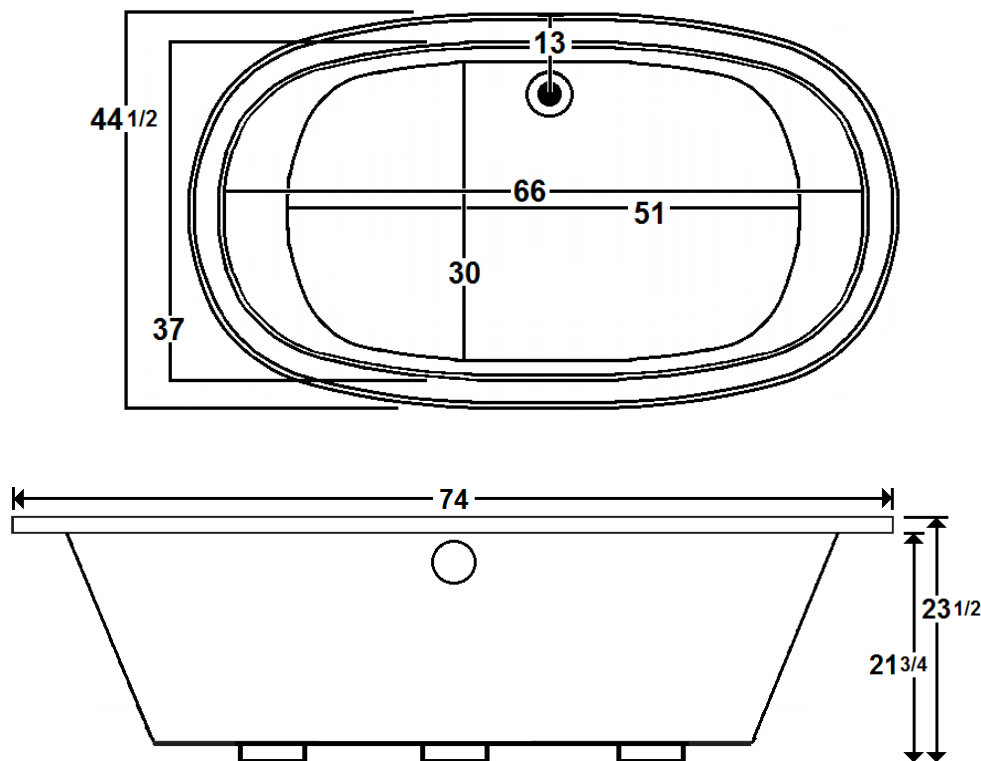

CREWE 2

74" x 44" Drop-In Acrylic Tub

Model Number
7444CT064
Drop-In Soaker in White

Features

- Constructed of high-gloss durable acrylic
- Textured slip resistant bottom
- Deep bathing well
- Pre-leveled base for easy installation
- Transitional / Modern design
- Limited lifetime warranty
- Can be installed as an undermount
- Made in the USA

All dimensions are +/- 1/2" and subject to change without notice

Technical Information

- Weight: 158 lbs.
- Water Depth to Overflow: 17 1/2"
- Water Capacity: 128 gal.
- Sump Dimension: 51" x 30"

Installation Notes